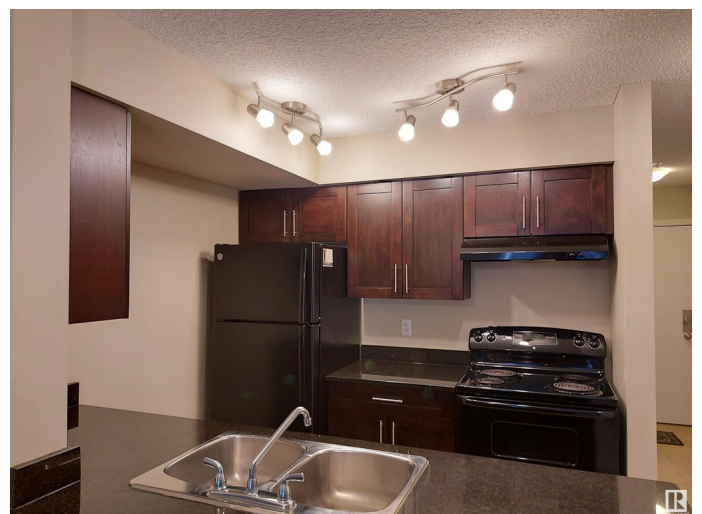

Courtesy Of Taminder S Sahota Of MaxWell Polaris

$150,000 - 103 12035 22 Avenue, Edmonton

MLS® #E4429099

$150,000

1 Bedroom, 1.00 Bathroom, 634 sqft
Condo / Townhouse on 0.00 Acres

Heritage Valley Town Centre Area, Edmonton,
AB

THIS INNOVATION MODEL OF CARLISLE GROUP ON THE MAIN FLOOR OF THE BUILDING IS WAITING FOR YOU. THIS COSY UNIT HAS ONE BEDROOM, A DEN/BEDROOM, UPGRADED KITCHEN, FULL BATH, LIVING ROOM & IN SUITE LAUNDRY APARTMENT AND IS PERFECT FOR FIRST TIME HOME BUYERS OR INVESTORS. CLOSE TO AIRPORT, PUBLIC TRANSPORT & COMMERCIAL (REAL CANADIAN SUPERSTORE).

Built in 2014

Essential Information

MLS® #	E4429099
Price	$150,000
Bedrooms	1
Bathrooms	1.00
Full Baths	1
Square Footage	634
Acres	0.00
Year Built	2014
Type	Condo / Townhouse
Sub-Type	Lowrise Apartment
Style	Single Level Apartment
Status	Active

Community Information